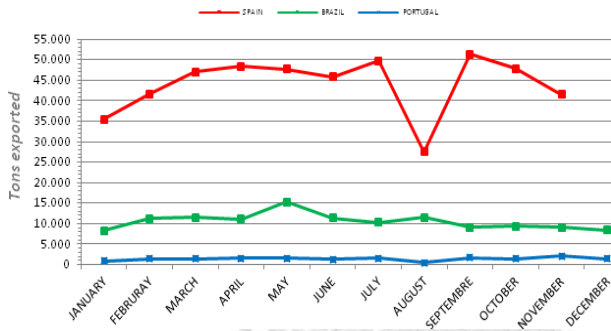

The World Slate News

EXPORT:

- Export BRAZIL (Mar 2012)
- Export SPAIN (Nov 2011)
- Export USA (Jan 2012)
- Export PORTUGAL (Dec 2011)
- Import FRANCE (Dec 2011)

Export Information Slate

TRADE SHOW:

Orlando (USA):