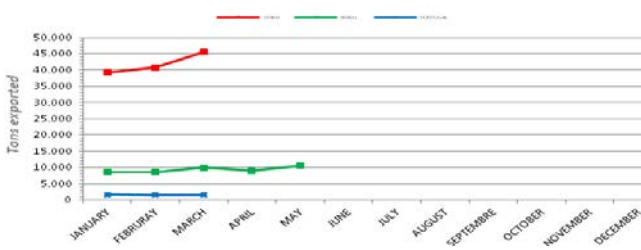

# The World Slate News

**EXPORT:**

- Export BRAZIL (May 2012)
- Export SPAIN (March 2012)
- Export USA (April 2012)
- Export PORTUGAL (March 2012)
- Import FRANCE (March 2012)

Export Information Slate

**TRADE SHOW:**

Quindao (CHINA):

Shanghai (CHINA):

**be natural® TEAM: be natural® visita las canteras de Portugal**

**Penrhyn Quarry rock fall threatens slate production jobs**

Jobs at a Gwynedd slate quarry are under threat after half a million tonnes of stone fell off a rock face, it has emerged. The Health and Safety Executive (HSE) is investigating...