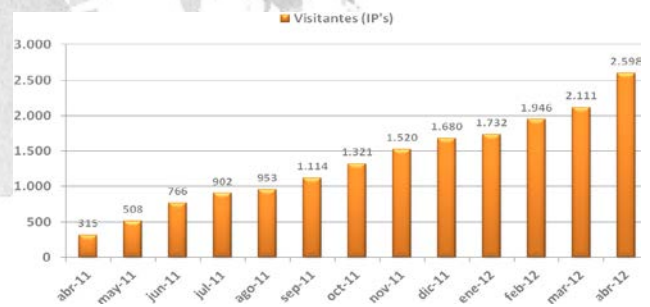

be natural® ♥:

Después de 18.000 visitantes y más de 50.000 visitas be natural® cumple su primer año.

A todos los que nos habeis acompañado: ¡ GRACIAS, THANK YOU, MERCI, DANKE, OBRIGADO !