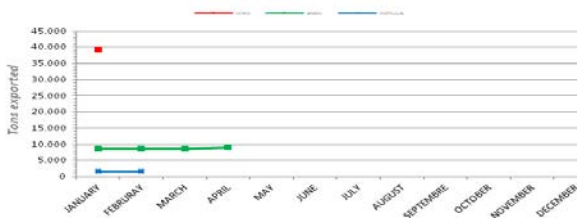

The World Slate News

EXPORT:

- Export BRAZIL (Apr 2012)
- Export SPAIN (Jan 2012)
- Export USA (Mar 2012)
- Export PORTUGAL (Feb 2012)
- Import FRANCE (Feb 2012)

Export Information Slate

TRADE SHOW:

Moscu (RUSSIA):

Cairo (EGYPT):

be natural® TEAM: El stand de be natural® en Madrid Piedra 2012

Slate deal will secure quarry jobs for years

QUARRIES struck a deal to supply slate for a £136million housing scheme in a move that will sustain dozens of jobs. Blaenau Ffestiniog quarries will deliver slates for homes...