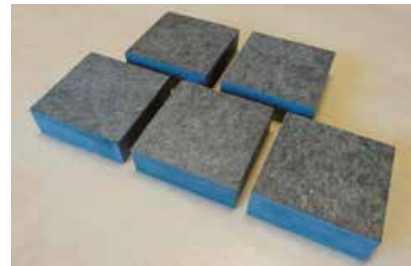

# spanish slate flooring

CALIBRATED OR NATURAL FLOORING TILES

REGULAR FORMATS: 300mm x 300mm / 600mm x 300mm / 600mm x 600mm

THICKNESSES: From 8mm up to 200mm

## NATURAL finishing

## TUMBLED finishing

Slate is 100% Natural. Like all natural stone, slate may have a color variation.

**be natural**® works exclusively with traceable quarries in Spain and abroad.

All natural slates shown above are produced from one source of origin.